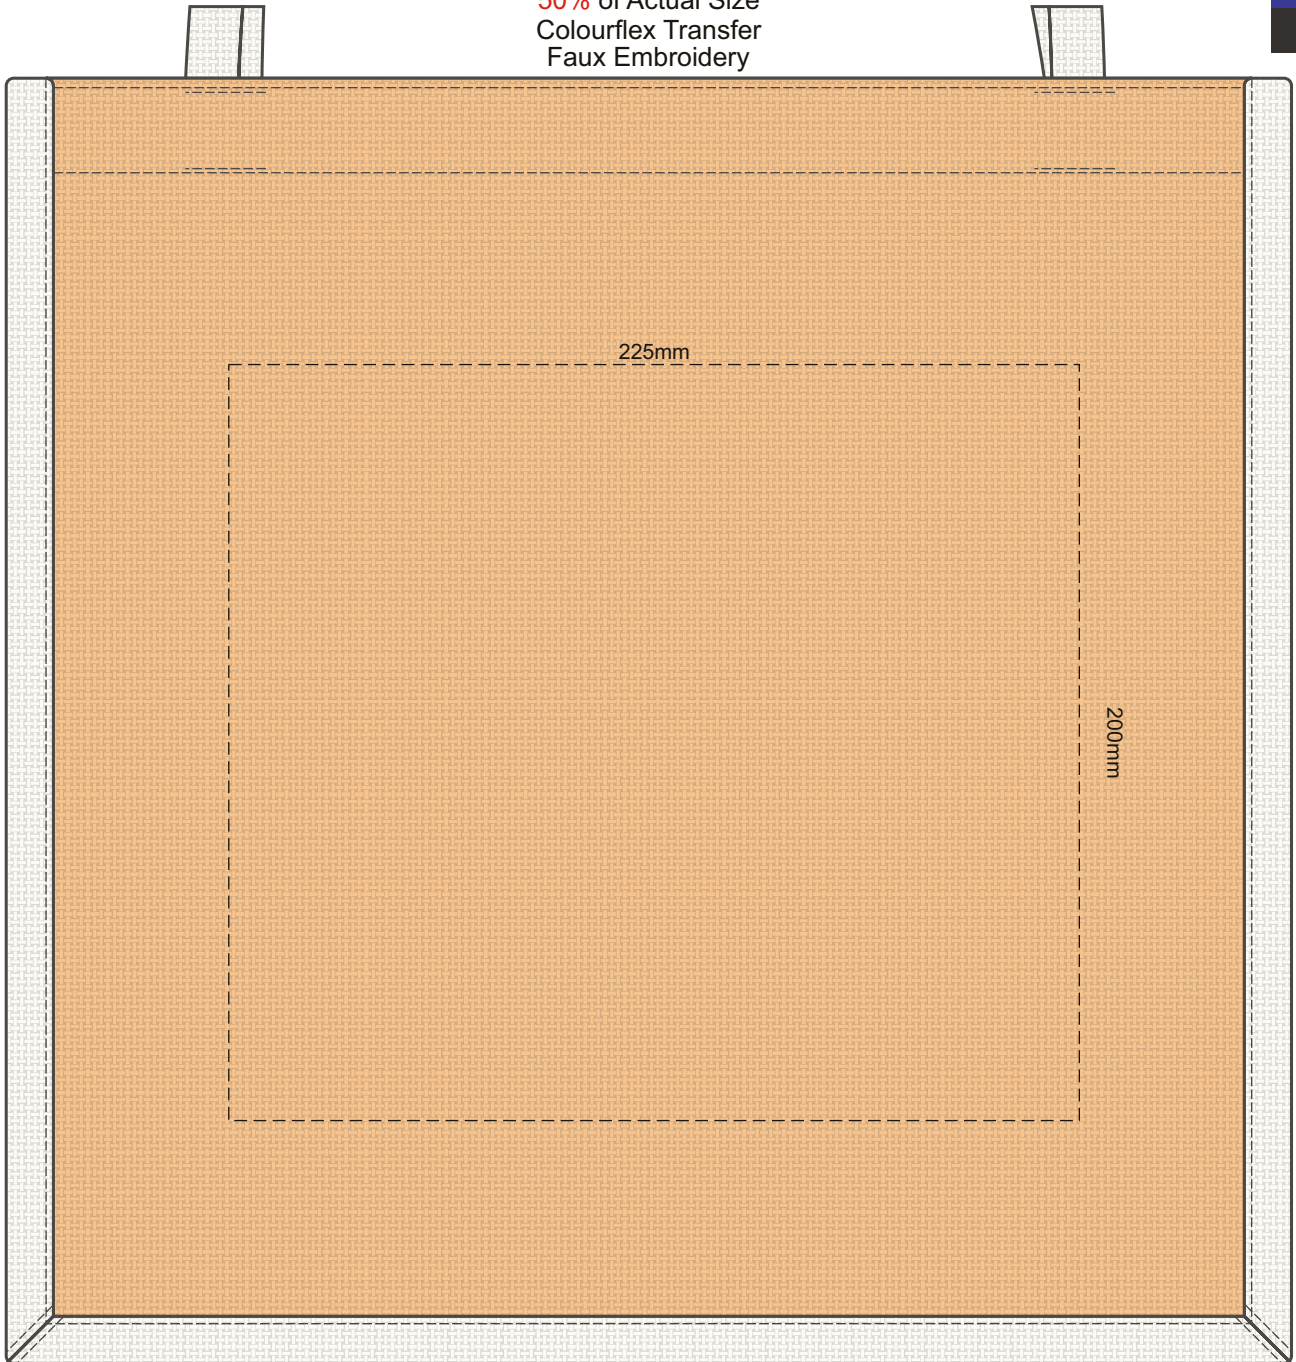

50% of Actual Size
Screen Print

Please be aware the artwork will be significantly affected by the texture of the bag.
Fine detailing, small text will be lost in the texture of the bag and may not be legible.

50% of Actual Size
Colourflex Transfer
Faux Embroidery

Please note the orientation of these print areas may be rotated to best suit your needs.