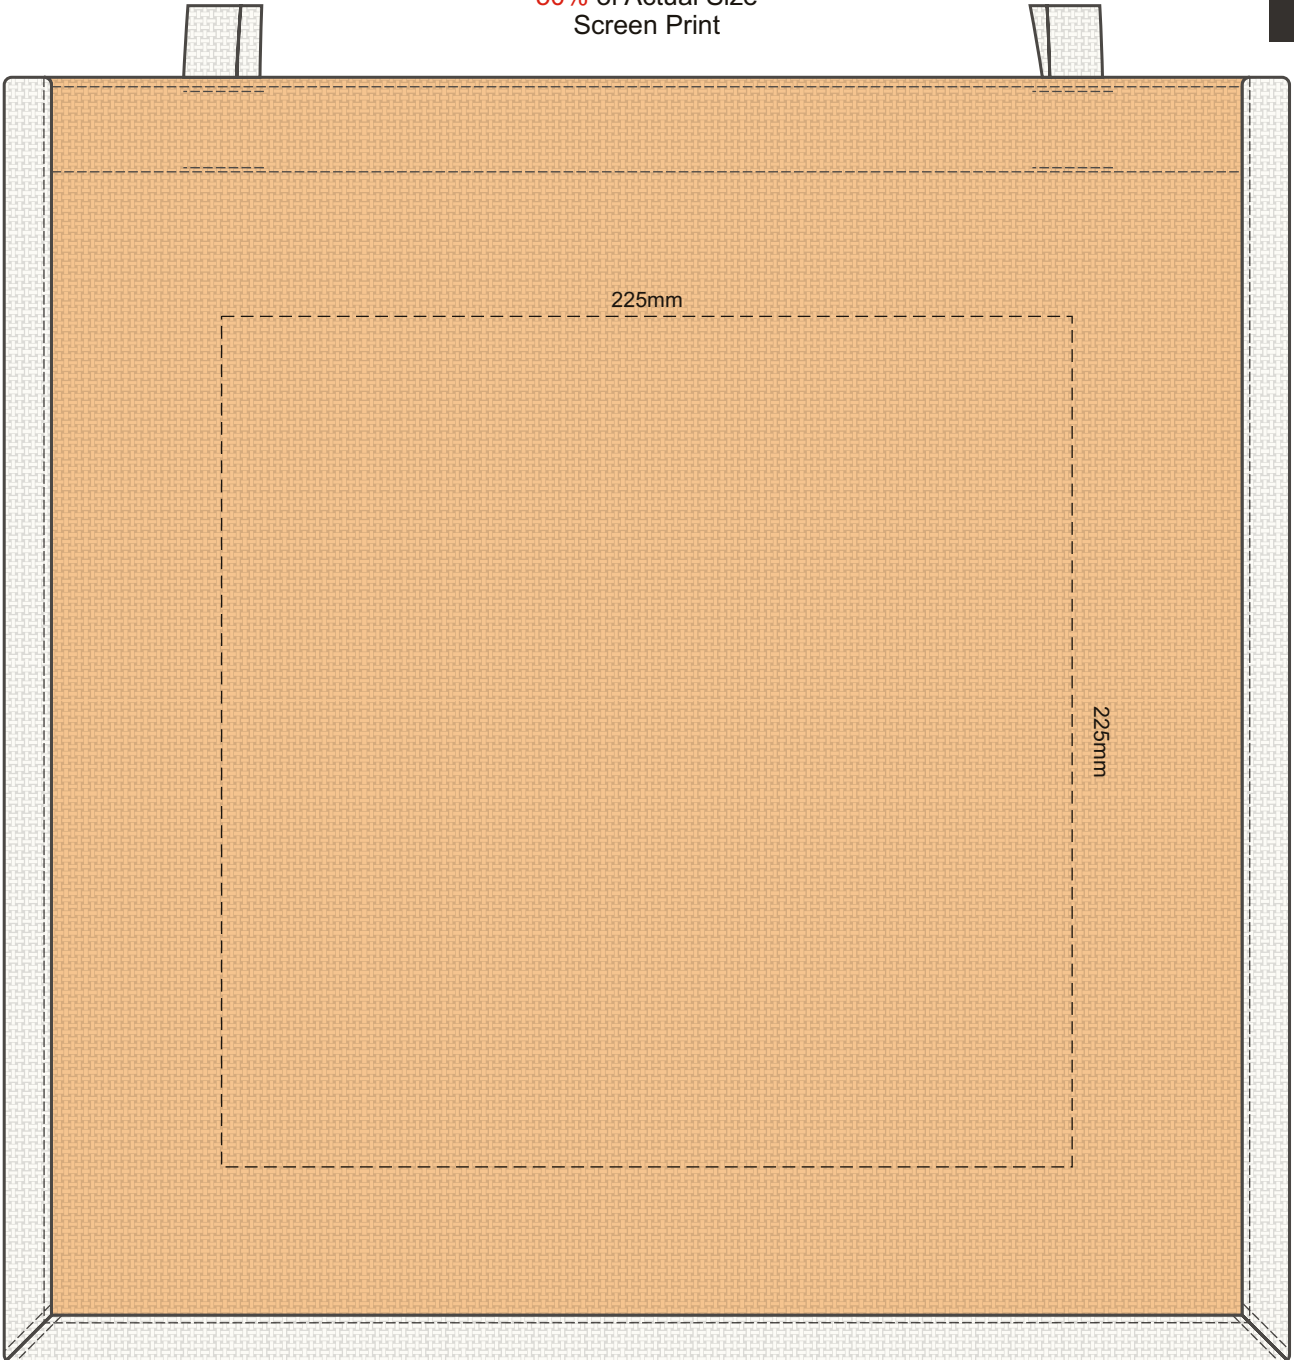

50% of Actual Size
Screen Print

Please be aware the artwork will be significantly affected by the texture of the bag.
Fine detailing, small text will be lost in the texture of the bag and may not be legible.

50% of Actual Size
Colourflex Transfer
Faux Embroidery

Please note the orientation of these print areas may be rotated to best suit your needs.