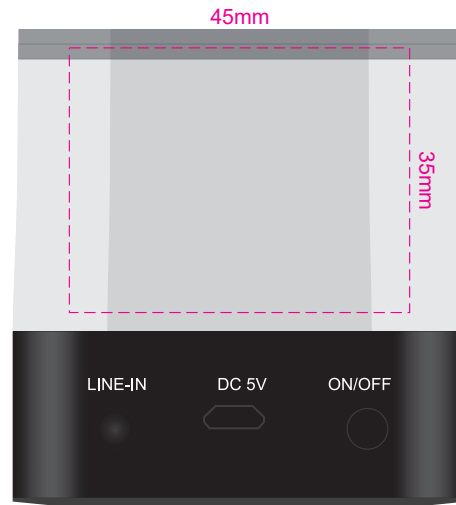

100% of Actual Size
Pad Print

SIDE A

SIDE B

SIDE C

SIDE D

100% of Actual Size
Direct Digital

SIDE A

45mm
SIDE B

SIDE C

45mm
SIDE D