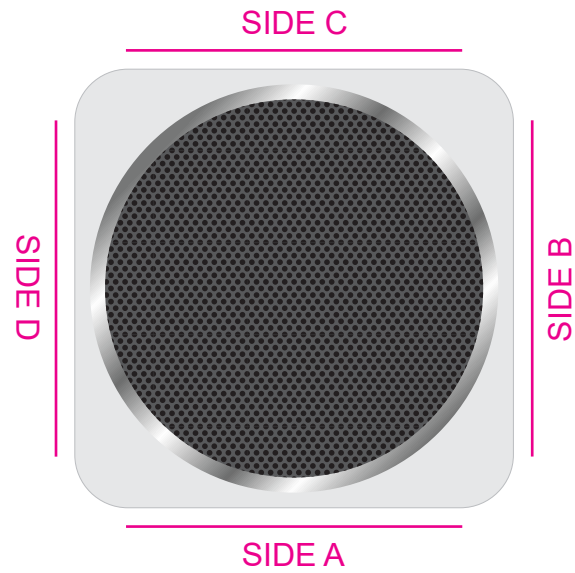

100% of Actual Size
Pad Print

SIDE A

SIDE B

SIDE C

SIDE D

100% of Actual Size
Direct Digital

SIDE A

45mm
SIDE B

SIDE C

45mm
SIDE D