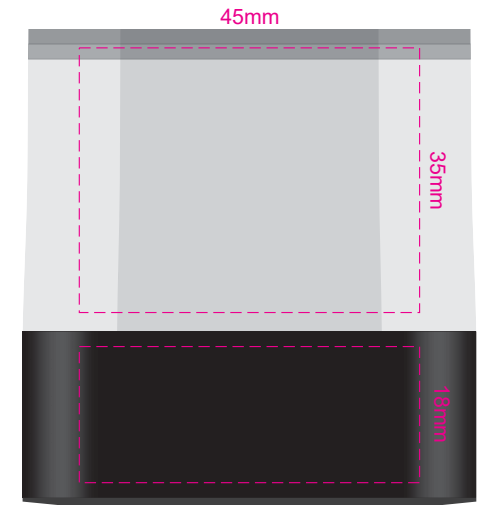

100% of Actual Size
Pad Print

SIDE A

SIDE B

SIDE C

SIDE D

100% of Actual Size
Direct Digital

SIDE A

45mm
SIDE B

SIDE C

45mm
SIDE D