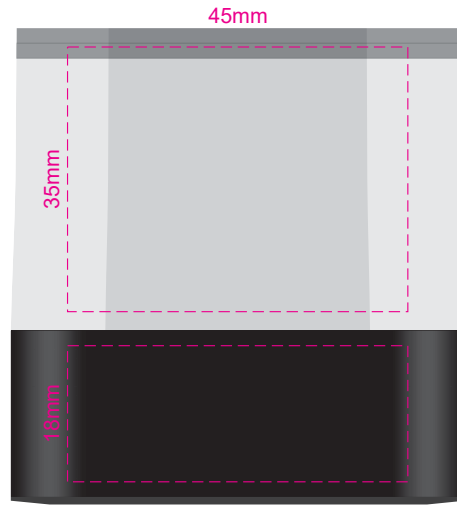

100% of Actual Size
Pad Print

SIDE A

SIDE B

SIDE C

SIDE D

100% of Actual Size
Direct Digital

SIDE A

45mm
SIDE B

SIDE C

45mm
SIDE D