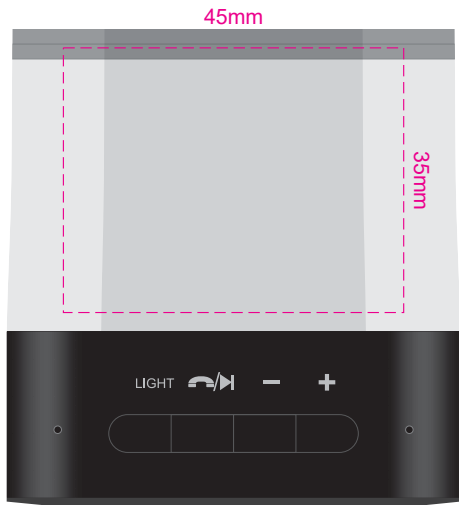

100% of Actual Size
Pad Print

SIDE A

SIDE B

SIDE C

SIDE D

100% of Actual Size
Direct Digital

SIDE A

45mm
SIDE B

SIDE C

45mm
SIDE D