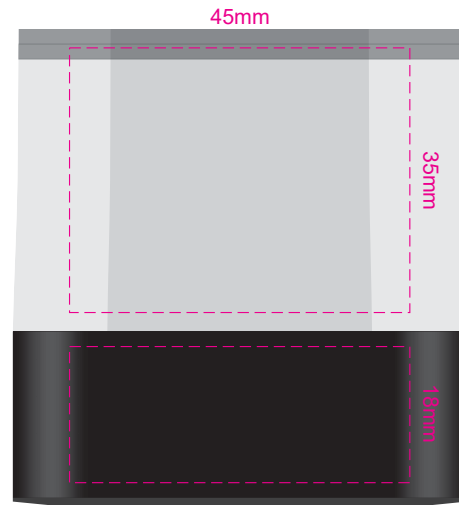

100% of Actual Size
Pad Print

SIDE A

SIDE B

SIDE C

SIDE D

100% of Actual Size
Direct Digital

SIDE A

45mm
SIDE B

SIDE C

45mm
SIDE D