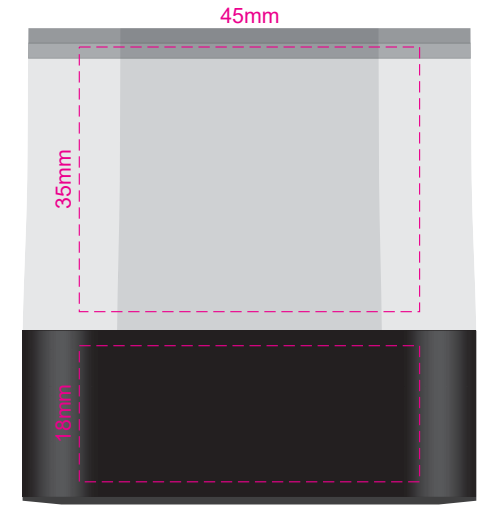

100% of Actual Size
Pad Print

SIDE A

SIDE B

SIDE C

SIDE D

100% of Actual Size
Direct Digital

SIDE A

45mm
SIDE B

SIDE C

45mm
SIDE D